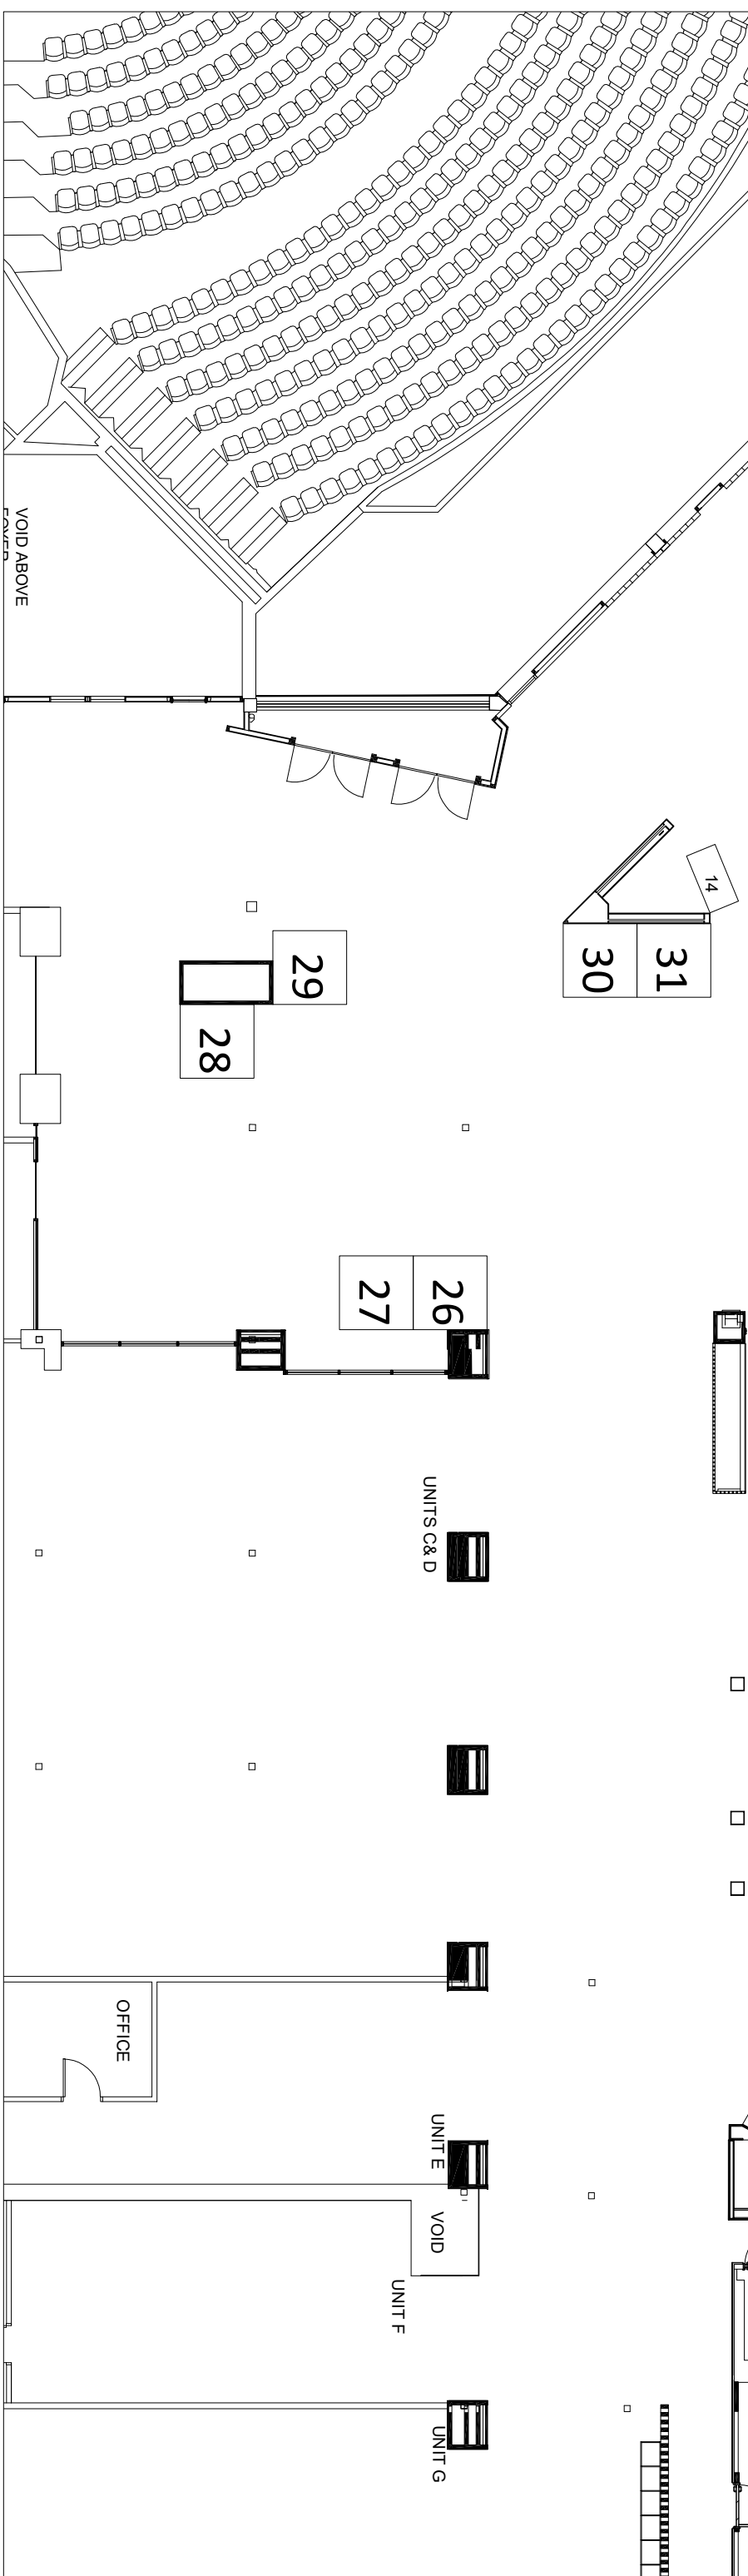

COURTYARD

21 22 23

STUDY AREA

TRIUM

VOID ABOVE
CORRIDOR

1 2 3 4 5 6 7 8 9 10 11 12 13 14 15 16 17 18 19 20 21 22 23 24 25 26 27 28 29 30 31 32 33

PRAYER ROOM

SCRUM CAFE

STORE

FEMALE

DISABLED W/C

GENDER
NEUTRAL
W/C

MALE

GENDER
NEUTRAL
W/C

CLEANER

PLANT

PLANT

UNITS C& D

UNIT E

VOID

UNIT F

UNIT G

OFFICE