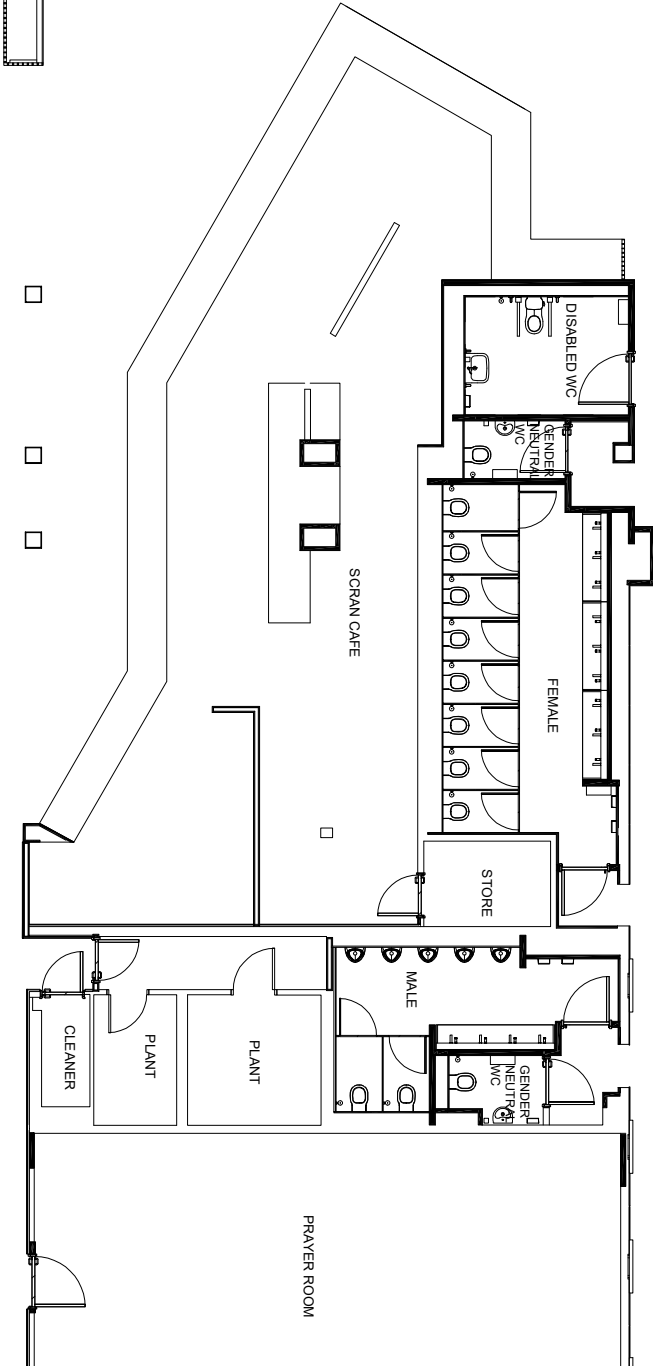

COURTYARD

21 22 23

STUDY AREA

TRIUM

VOID ABOVE
CORRIDOR

1 2 3 4 5 6 7 8 9 10 11 12 13 14 15 16 17 18 19 20 21 22 23 24 25 26 27 28 29 30 31 32 33

PRAYER ROOM

SCRUM CAFE

STORE

FEMALE

DISABLED W/C

GENDER
NEUTRAL
W/C

MALE

GENDER
NEUTRAL
W/C

CLEANER

PLANT