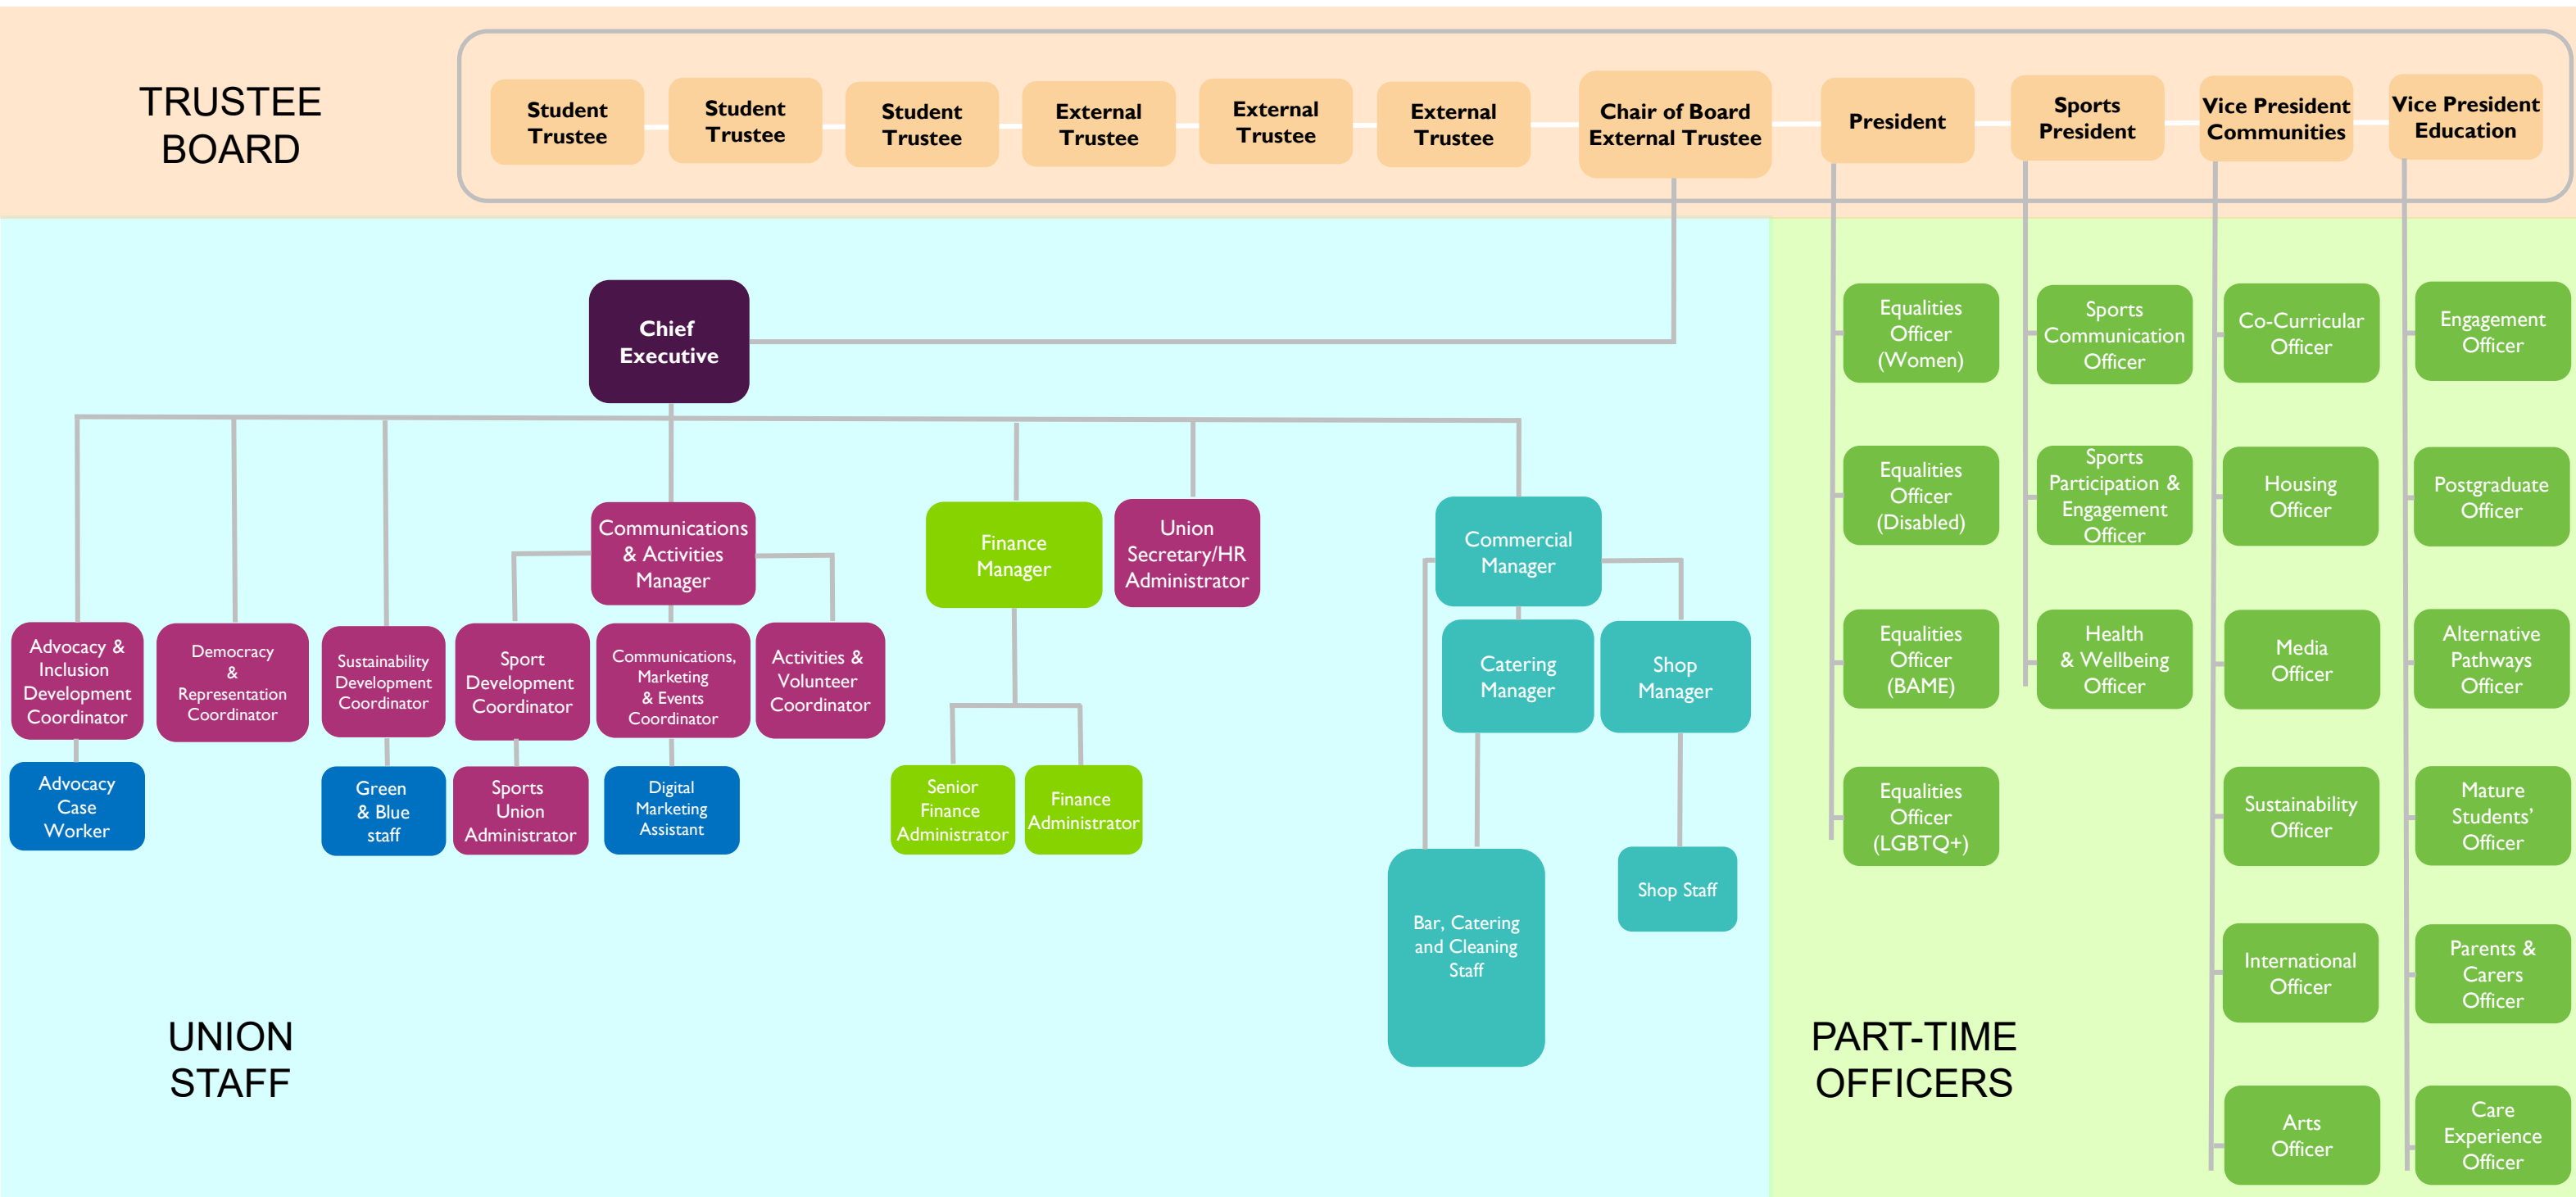

# Union Staff structure

“Making Students’ Lives Better”

- Trustee
- Part-time Student Officers
- Central Office Staff
- Finance
- Commercial Staff
- Chief Executive
- New posts

Includes Officer positions as of 31.3.2022